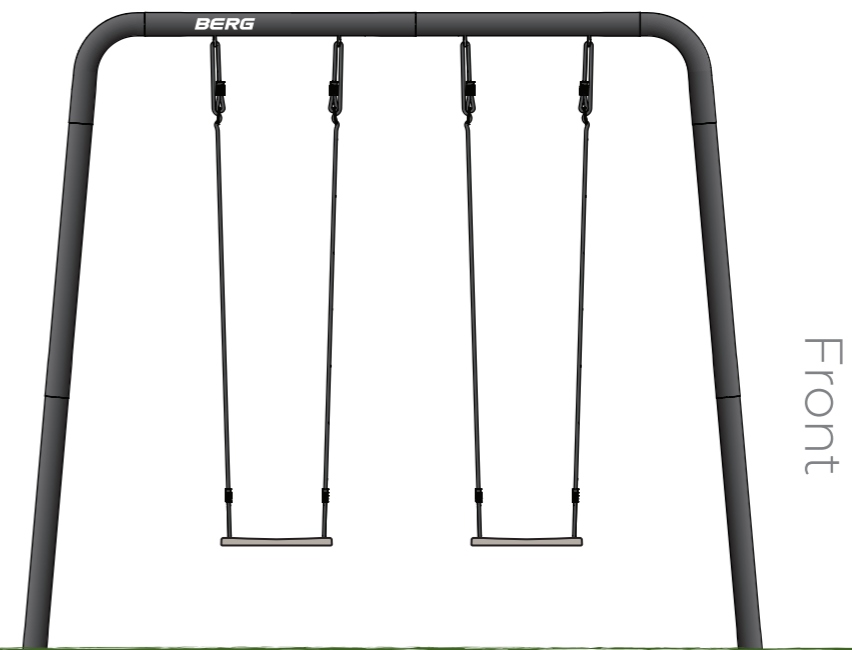

# PLAYBASE

Medium frame dimensions - Assembled

Tumble bar

Ladder

# PLAYBASE

Medium frame dimensions - Complete