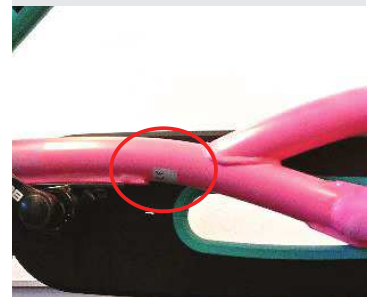

GO-KARTS / RIDE-ONS

BATCH NUMBER GUIDE

PACKAGING

Shipping mark
placed on the box/box sticker

BIKY

Aluminum sticker
inside of frame

GO / GO²

Aluminum sticker
bottom of chainguard

NEXO

Aluminum sticker
bottom of deck

BUZZY

Aluminum sticker
bottom of front frame

REPPY

Aluminum sticker
bottom of front frame

BUDDY & CHOPPY (old)

Aluminum sticker
on the front frame

BUDDY & CHOPPY (new)

Aluminum sticker
bottom rear frame

STREET-X

Aluminum sticker
under seat

RALLY

Aluminum sticker
on the front frame

XL/Chopper/Duo Coaster (theme)

Aluminum sticker
bottom of seat