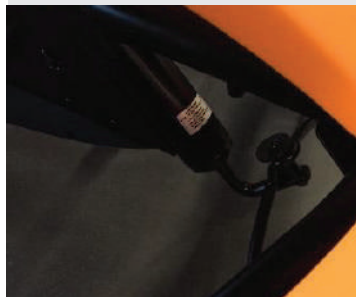

GO-KARTS

BATCH NUMBER GUIDE

BUZZY

Aluminum sticker
bottom of front frame

REPPY

Aluminum sticker
bottom of front frame

BUDDY & CHOPPY (old)

Aluminum sticker
on the front frame

BUDDY & CHOPPY (new)

Aluminum sticker
bottom rear frame

STREET-X

Aluminum sticker
under seat

RALLY

Aluminum sticker
on the front frame

XL/Chopper/Duo Coaster (theme)

Aluminum sticker
bottom of seat

XL/Chopper/Duo Coaster (frame)

Aluminum sticker
bottom rear frame

XL/Duo Coaster (E-BFR)

Aluminum sticker
inside of frame

GRAN TOUR

Aluminum sticker
bottom of rear frame

PACKAGING

Shipping mark
placed on the box/box sticker