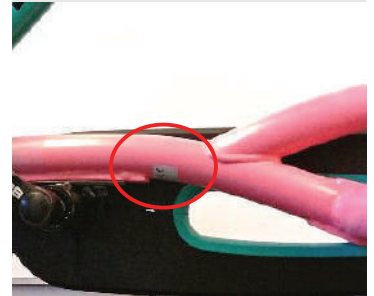

GO-KARTS

BATCH NUMBER GUIDE

BUZZY

Aluminum sticker
bottom of front frame

REPPY

Aluminum sticker
bottom of front frame

BUDDY & CHOPPY (old)

Aluminum sticker
on the front frame

BUDDY & CHOPPY (new)

Aluminum sticker
bottom rear frame

STREET-X

Aluminum sticker
under seat

RALLY

Aluminum sticker
on the front frame

XL/Chopper/Duo Coaster (theme)

Aluminum sticker
bottom of seat

XL/Chopper/Duo Coaster (frame)

Aluminum sticker
bottom rear frame

XL/Duo Coaster (E-BFR)

Aluminum sticker
inside of frame

GRAN TOUR

Aluminum sticker
bottom of rear frame

PACKAGING

Shipping mark
placed on the box/box sticker