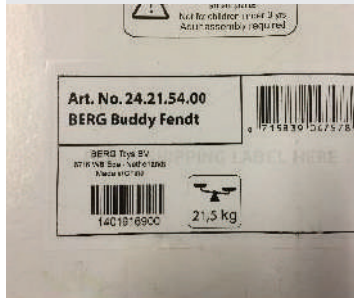

XL/Chopper/Duo Coaster (frame)

Aluminum sticker
bottom rear frame

XL/Duo Coaster (E-BFR)

Aluminum sticker
inside of frame

GRAN TOUR

Aluminum sticker
bottom of rear frame

PACKAGING

Shipping mark
placed on the box/box sticker