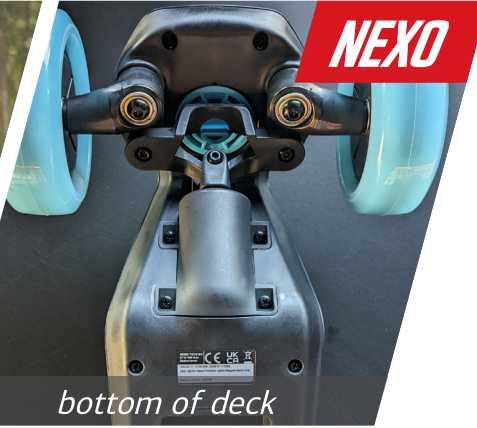

## BATCH NUMBER GUIDE

**BIKY**

inside frame of rear wheel

**NEXO**

bottom of deck

**GO / GO²**

bottom of body

**DEMPY**

bottom of handlebars

**BEACH WAGON**

front-bottom of frame

**PACKAGING**

**BERG**  
240208-006685  
5.45 KG  
A/N: 24.74.74.00  
BERG Biky Cross White Handbrake  
BERG Biky Cross White Handbrake  
BERG Biky Cross White Handbrake  
BERG Biky Cross White Handbrake  
BERG Toys BV  
6716 WB Ede - The Netherlands  
Made in China - 350653  
UK CR 105, Enterprise House,  
West Park, Silsoe,  
Bedfordshire, MK45 4HR, UK.