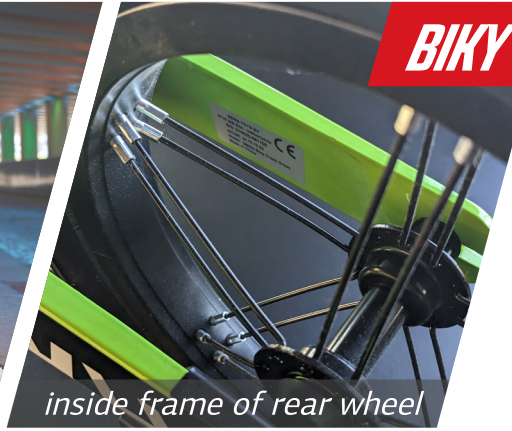

## BATCH NUMBER GUIDE

**BIKY**

inside frame of rear wheel

**NEXO**

bottom of deck

**GO / GO²**

bottom of body

**DEMPY**